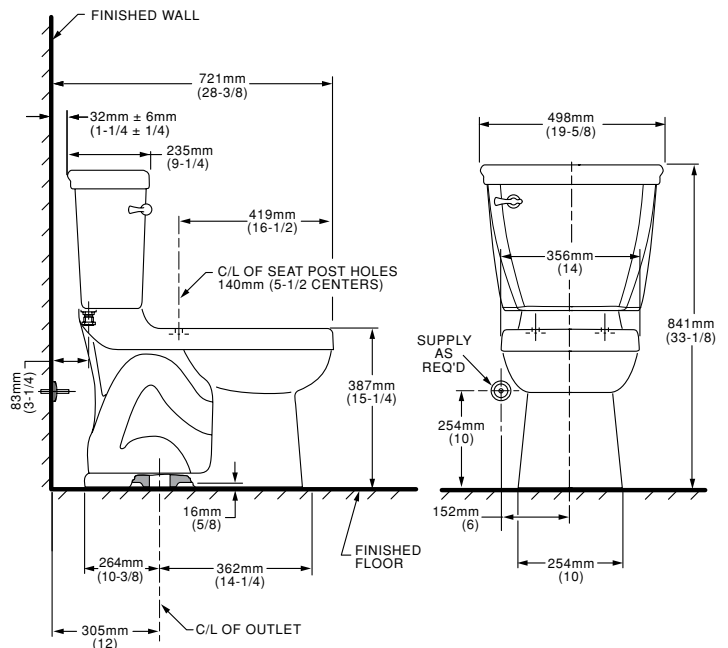

❑ **3110.016** Round Front Bowl

❑ **4077.014** Tank

Nominal Dimensions:

28-3/8" x 19-5/8" x 33-1/8"
(721 x 498 x 841mm)

Fixture only, seat and supply by others

Compliance Certifications -

Meets or Exceeds the Following Specifications:

- ASME A112.19.2M for Vitreous China Fixtures - includes Flush Performance, Ball Pass Diameter, Trap Seal Depth and all Dimensions
- Los Angeles Department of Water and Power Supplementary Purchase Specification for Non-Adjustability - July, 2003 revision

NOTES:

THIS TOILET IS DESIGNED TO ROUGH-IN AT A MINIMUM DIMENSION OF 305MM (12") FROM FINISHED WALL TO C/L OF OUTLET.

SUPPLY NOT INCLUDED WITH FIXTURE AND MUST BE ORDERED SEPARATELY.

* DIMENSION SHOWN FOR LOCATION OF SUPPLY IS SUGGESTED.

IMPORTANT: Dimensions of fixtures are nominal and may vary within the range of tolerances established by ANSI Standard A112.19.2. These measurements are subject to change or cancellation. No responsibility is assumed for use of superseded or voided page